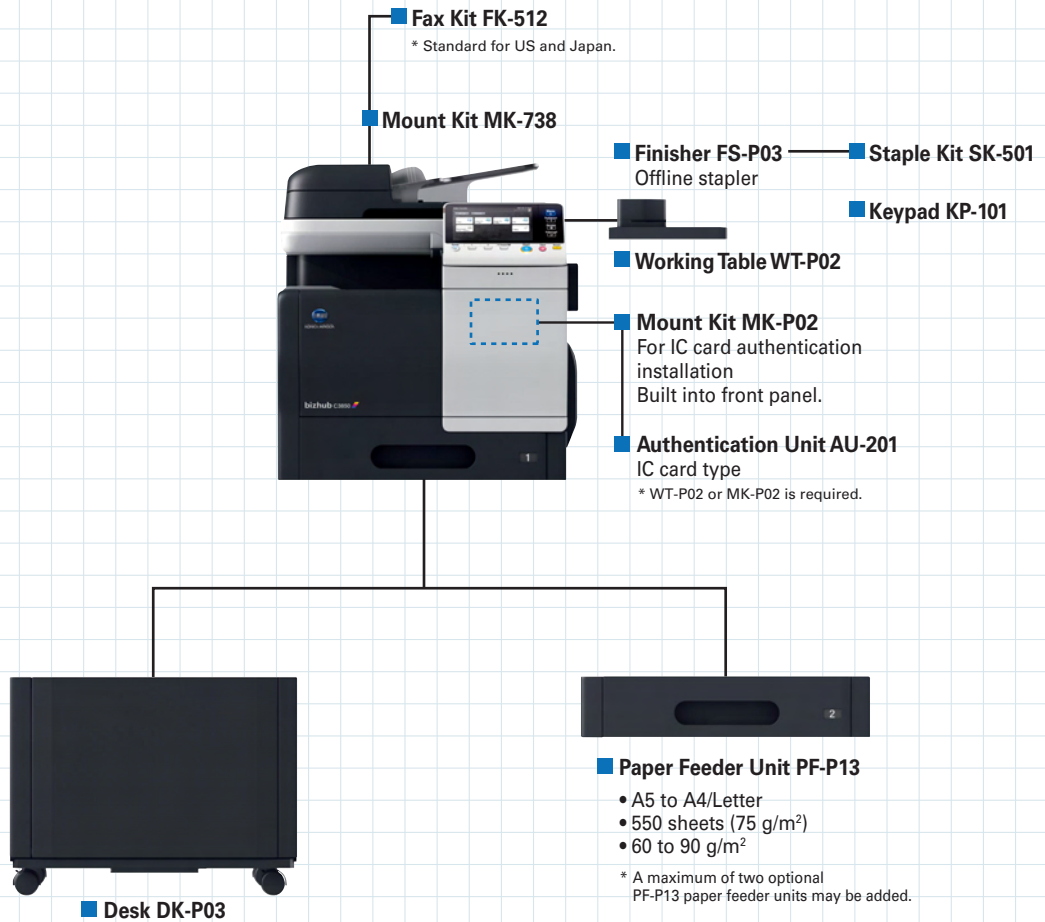

KONICA MINOLTA

bizhub c3850 / c3350 Spec Sheet

System

■ **LK-106: i-Option**
(Barcode font)

■ **LK-107: i-Option**
(Unicode font)

■ **LK-108: i-Option**
(OCR font (OCR-A, OCR-B (PCL)))

■ **LK-111: i-Option**
(ThinPrint function)

■ **Local Interface Kit EK-P01**
RS232C Serial Card